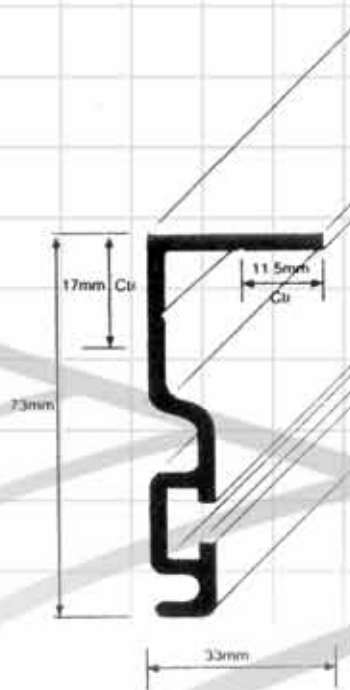

DMF STD (FACE/HEAD FIX)