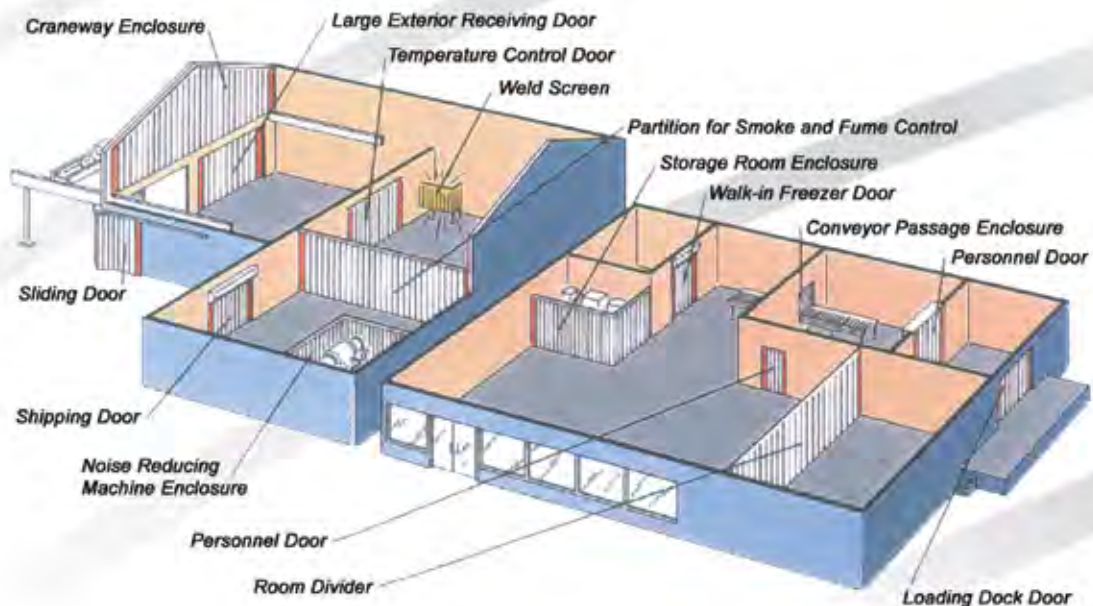

2.

PVC Screens

PVC Curtain Strip - Round Edged for Safety

Sizes, Uses & Grade Availability

Size	Use (Traffic, Opening Size)	-0°	+0°
Clear	Clear		
305 x 0.5	Wavespan (Reinforced) light weight, Pedestrian, Privacy.	✓	✓
100 x 2.0 Clear	Pedestrian. Small internal openings.	✓	✓
150 x 3.0 Clear	Pedestrian / Fork - Lifts. Med openings.	✓	✓
200 x 2.0 Clear	Pedestrian / pallet lifters. Med openings.	✓	✓
200 Rib Clear	Pedestrian / Fork - Lifts. Med external openings.	✓	✓
200 x 3.0 Clear	Pedestrian / Fork - Lifts. Med external openings.	N/A	✓
200 x 4.0 Clear	Heavy Fork - Lifts. Med openings, below - 20o C. (internal)	✓	N/A
300 x 3.0 Clear	Vehicular. Large openings.	✓	✓
300 Rib Clear	Heavy Fork - Lifts. Large openings, wind.	✓	✓
300 x 5.0 Clear	Heavy Fork - Lifts. Large openings, below - 20o C.	✓	N/A
400 x 2.0 Clear	Internal Partitioning. (temp, draft control)	N/A	✓
400 x 4.0 Clear	Heavy Vehicular. Large external openings.	✓	✓
400 x Rib Clear	Aggressive Vehicular usage. Large exposed openings.	N/A	✓
Colours	Colours		
100 x 2.0 Green	(Translucent) Privacy, Marker strips.	N/A	✓
200 x 2.0 Red	Marker strips.	✓	✓
300 x 2.0 Green	Welding strips.	N/A	✓
300 x 2.0 Black	Light proof strip. Portals / internal screens.	N/A	✓
300 x 3.0 Red	Marker strips.	✓	✓

Roll Length = 50m (Rib strip - 45m)
Colours = Other colours available on request
Sizes = Other sizes available on indent

Subject To Change Without Notice

PVC Screens

Reduces heat or cold air loss

By opening only wide enough to let a person or vehicle through and then closing automatically.

Restricts movement of air

Such as dust, dirt, smoke, fumes and drafts.

Admits light, saves time

Transparency provides excellent visibility for through traffic. No delays while doors are opened or closed

Isolates noisy machinery