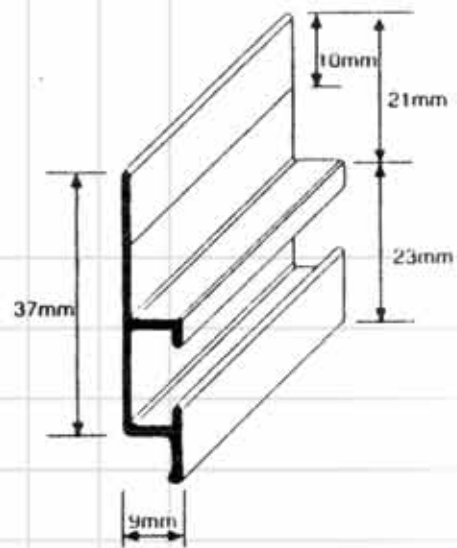

Easy to install

No special labour and tools needed for installation. Shipped knocked down, ready to install.

Header Rails

The header rail is selected to suit the weight and construction of the curtain, the intended method of fixing and environmental factors.

FDT "VISOR RAIL" (FACE-FIX)
(NZ Des. Reg. Nos 24813 & 24814)

DMF LW (FACE-FIX)

DMF STD (FACE/HEAD FIX)

FDT "VISOR RAIL"
(HEAD-FIX)

Flexible Curtains

Skellerup Flexible Strip Curtains form an environment seal which opens to the size of the equipment or person passing through.